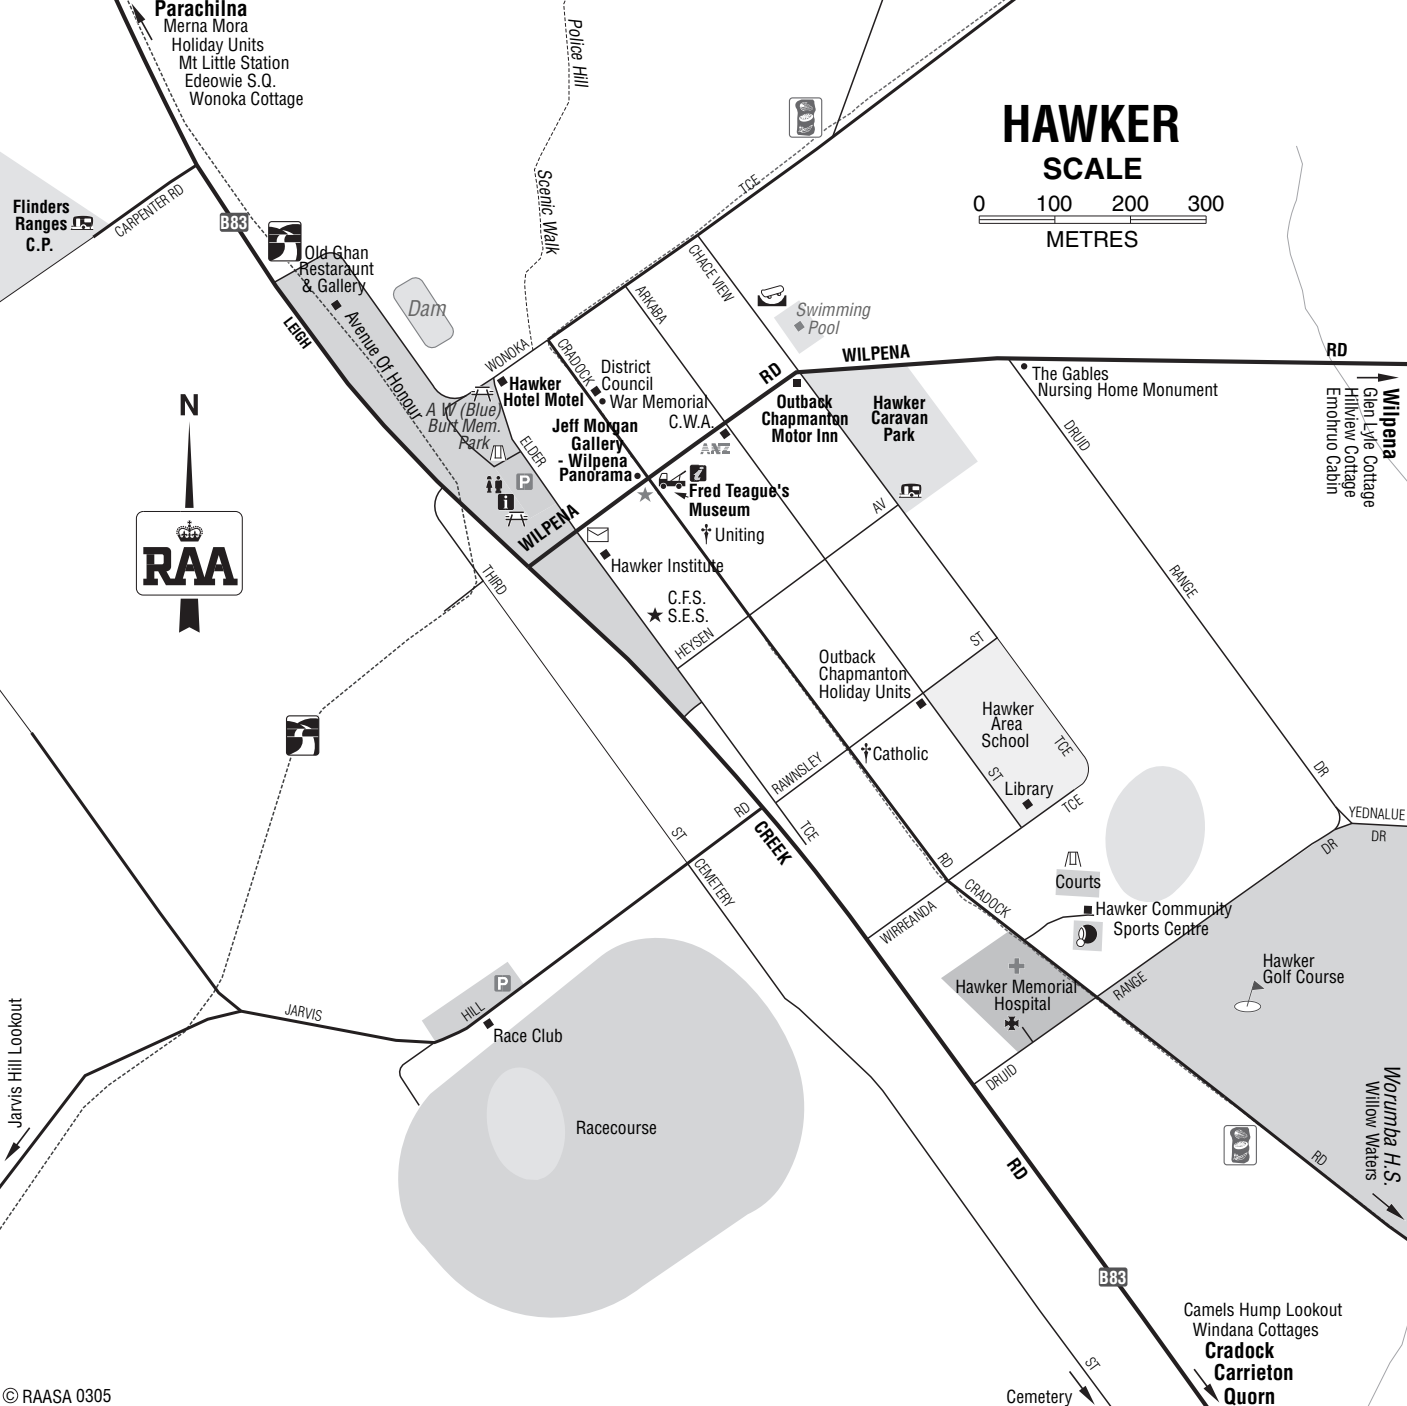

Parachilna
Merna Mora
Holiday Units
Mt Little Station
Edeowie S.O.
Wonoka Cottage

Flinders Ranges
C.P.

Camels Hump Lookout
Windana Cottages
Cradock
Carrieton
Quorn

Wilpena
Glen Lyle Cottage
Hillview Cottage
Emohuro Cabin

Worumba H.S.
Willow Waters

Jarvis Hill Lookout

Cemetery

Cemetery

Cemetery